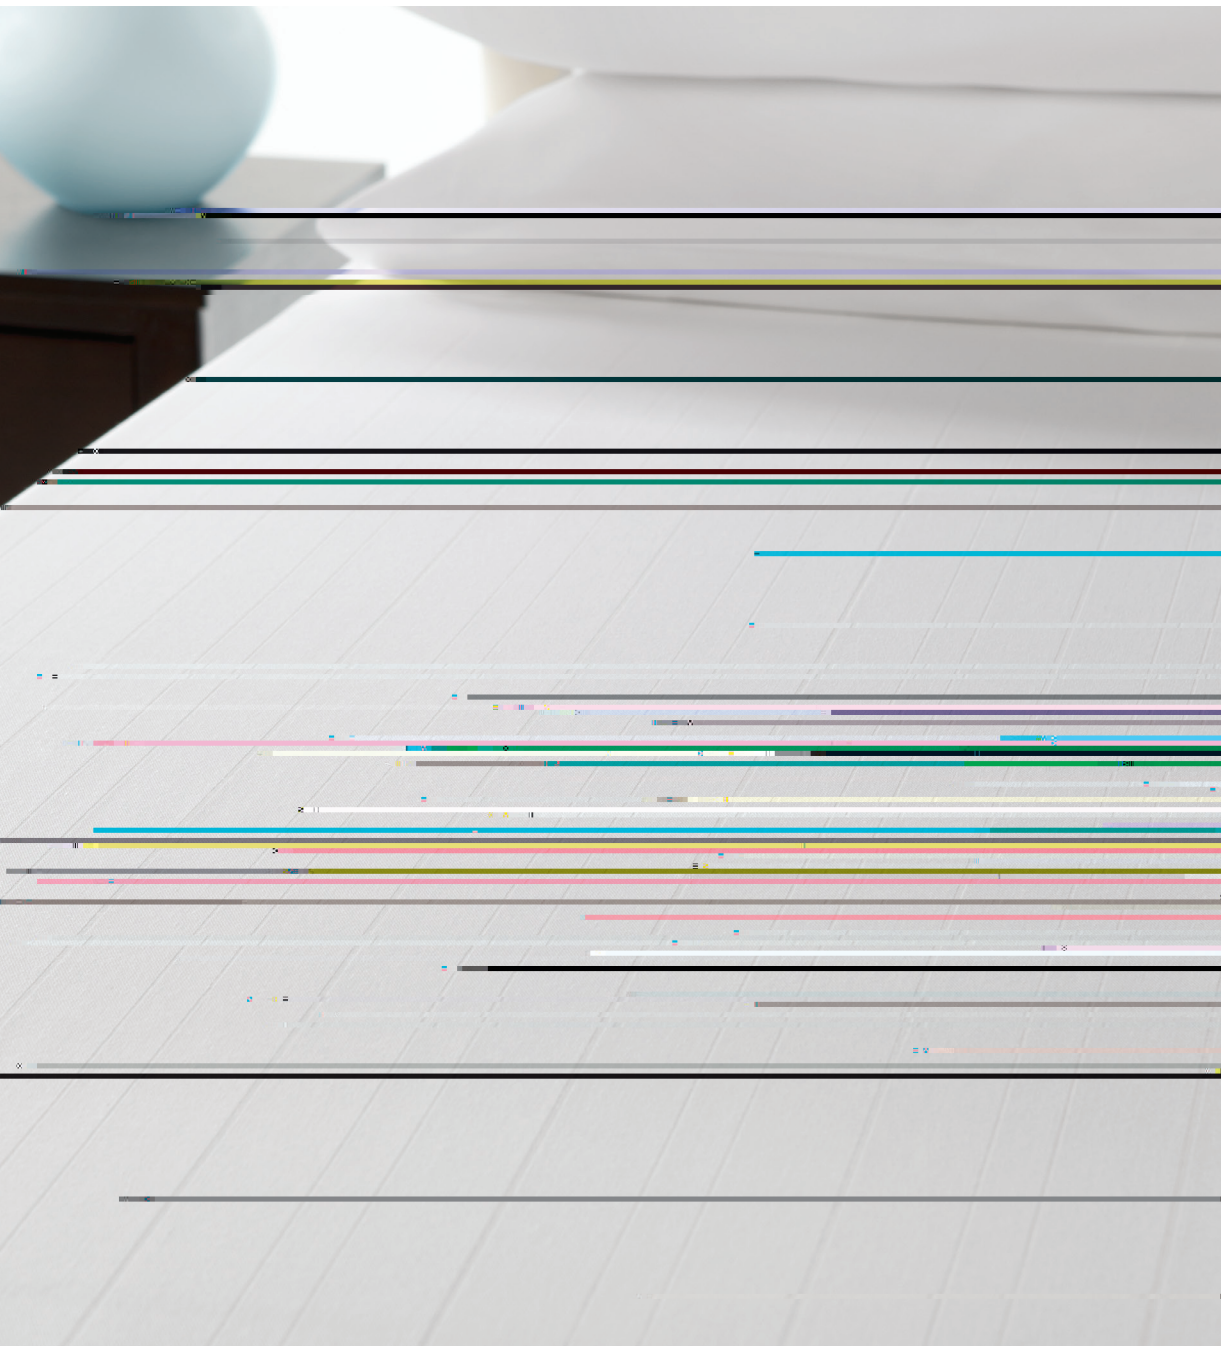

MICRO RIPE

TOP PERFORMANCE TO MATCH YOUR SENSE OF STYLE.

ENGINEERED FOR LONG LIFE

The Microstripe Top Cover's extra-smooth hand is due to the superior and patented engineering of Standard Textile sheeting. While the 2-inch top and bottom hems with Center-Lock Labels increase housekeeping efficiency, the subtle stripes and distinctive visual texture enhance the guest experience by creating a crisp white and inviting bed.